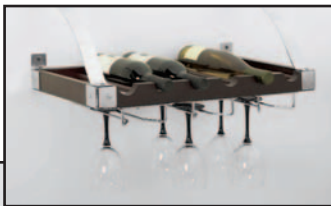

# Wine Concepts™

by

Our line of solid of Solid Wood Wine Racks are designed to store wine and glassware in a compact and accessible way.

Natural, Charcoal Gray or Espresso Stained wood and chrome accents combine to create a great look.

**Solid Wood Wine Racks**  
All models come with hardware to hang from the ceiling or the wall

**WR-40528, WR-44528 & WR-49528**  
8 Bottle Wine & Glass Rack  
Holds 8 bottles and 12 glasses  
(Natural, Charcoal Gray or Espresso)