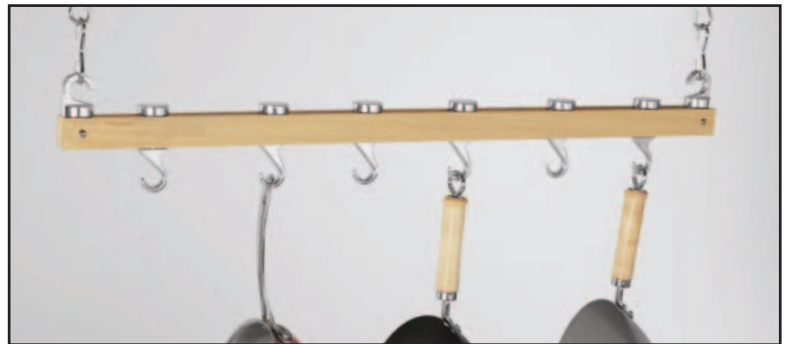

### 36" Dual Track Wall Racks

Includes: 2 Wall Brackets, Wood Shelf, 2 Wood Bars, 2 Connecting Bolts, 2 Swivel Hooks, 4 Pan Hooks

- PR-40222 - Natural Wood Finish
- PR-40226 - Anthracite Grey Finish
- PR-49222 - Espresso Wood Finish

### 36" Dual Track Ceiling Racks

Includes: 2 Wood Bars, 2 End Hooks, 2 Connecting Bolts, 2 Swivel Hooks, 4 Pan Hooks

- PR-40200 - Natural Wood Finish
- PR-40215 - Anthracite Grey Finish
- PR-40219 - Brushed Chrome Finish
- PR-49200 - Espresso Wood Finish